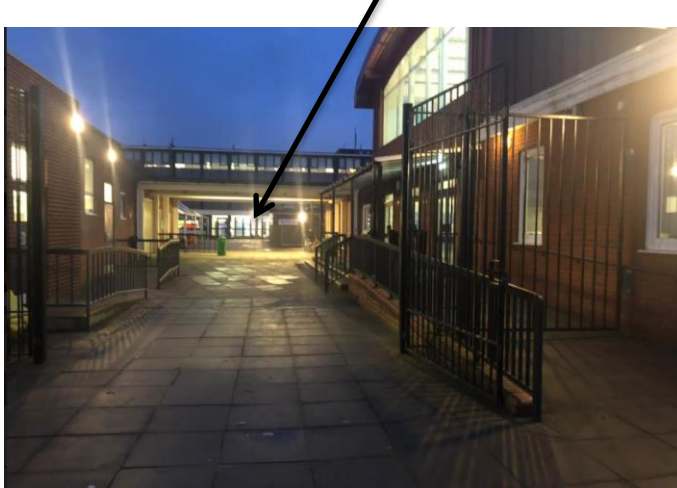

Entrance from Carnaby Lane

In the car park, walk to the left side of the building as shown below

Walk straight until the glassed doors

Pass the benches on your left

See next page...

Once you get to the glassed doors turn left to follow the path as below and you will see a double door that is the entrance:

Once inside turn right

Changing rooms entrance will be on your right