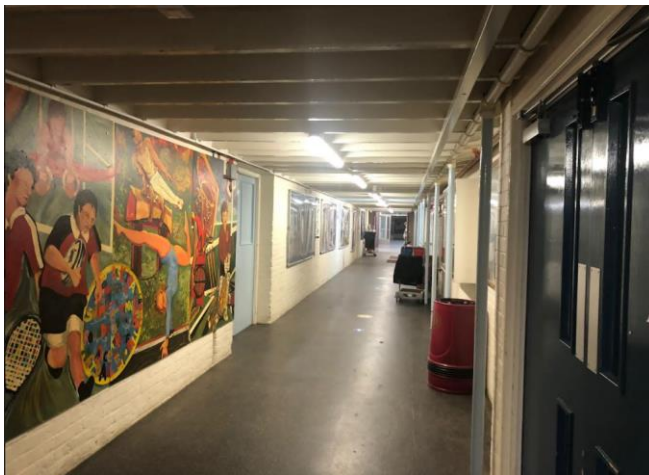

Entrance from Carnaby Lane

In the car park, walk to the left side of the building as shown below

Walk straight until the glassed doors

Pass the benches on your left

See next page...

Once you get to the glassed doors turn left to follow the path as below and you will see a double door that is the entrance:

Once inside turn right

Changing rooms entrance will be on your right